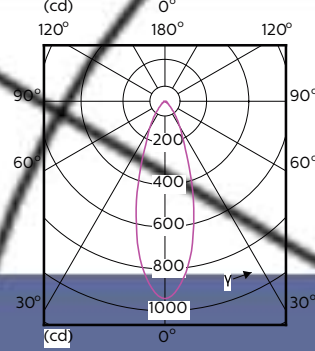

# MASTER LEDspot ExpertColor MV

120°

180°