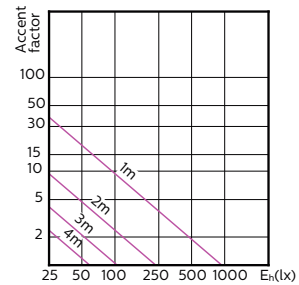

MASTER LEDspot ExpertColor MV 50W GU10
940 36D