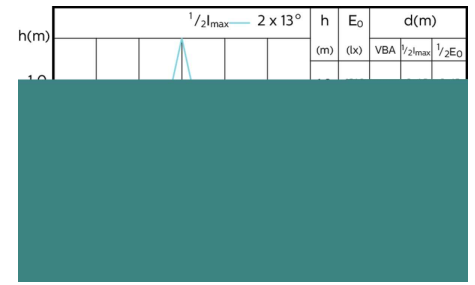

## Beam Diagrams

MASTER LEDspot ExpertColor MV 50W GU10  
927 25D

MASTER LEDspot ExpertColor MV 50W GU10  
930 25D

MASTER LEDspot ExpertColor MV 50W GU10  
940 25D

MASTER LEDspot ExpertColor MV 50W GU10  
927 36D