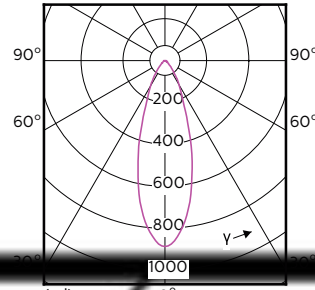

# MASTER LEDspot ExpertColor MV

120°

180°