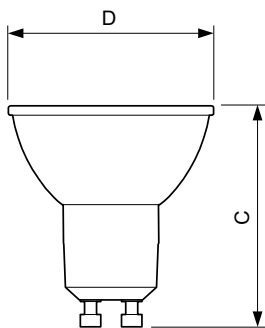

## Rozměrové výkresy

Product	D	C
MASTER LED ExpertColor 3.9-35W GU10 927 25D	50 mm	54 mm
MASTER LED ExpertColor 3.9-35W GU10 930 25D	50 mm	54 mm
MASTER LED ExpertColor 3.9-35W GU10 940 25D	50 mm	54 mm
MASTER LED ExpertColor 3.9-35W GU10 927 36D	50 mm	54 mm
MASTER LED ExpertColor 3.9-35W GU10 930 36D	50 mm	54 mm
MASTER LED ExpertColor 3.9-35W GU10 940 36D	50 mm	54 mm
MASTER LED ExpertColor 5.5-50W GU10 927 25D	50 mm	54 mm
MASTER LED ExpertColor 5.5-50W GU10 930 25D	50 mm	54 mm
MASTER LED ExpertColor 5.5-50W GU10 927 36D	50 mm	54 mm
MASTER LED ExpertColor 5.5-50W GU10 940 25D	50 mm	54 mm
MASTER LED ExpertColor 5.5-50W GU10 930 36D	50 mm	54 mm
MASTER LED ExpertColor 5.5-50W GU10 940 36D	50 mm	54 mm