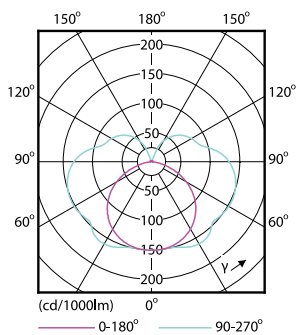

C

Product	D	C
CorePro LED linear R7S 118mm 14-100W 830 D	29 mm	118 mm

Linear 220V 15W-100W1500lm 3000K R7S Dim

Fotometrické údaje

LED Lamps, CorePro R7S 118mm 14-100W /830 D

LED Lamps, CorePro R7S 118mm 14-100W /830 D