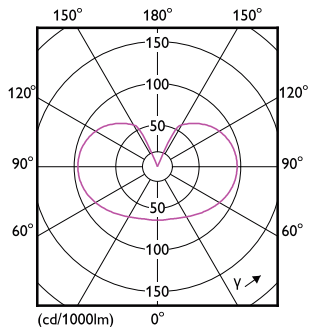

Žárovky LEDbulbs s klasickými vlákny

Fotometrické údaje

Bulb A67 100W 1521lm 2700K E27 NDFrosted