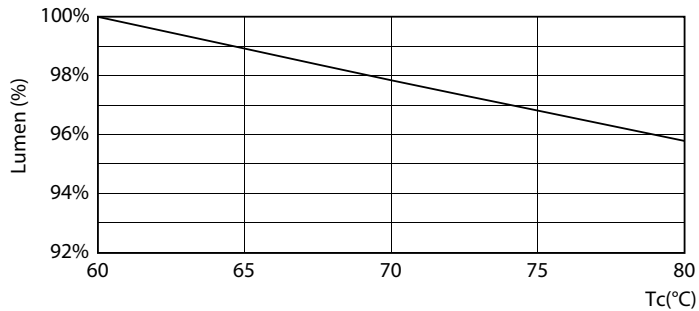

Circular G10q FailureRate

Circular G10q LumenVsTc