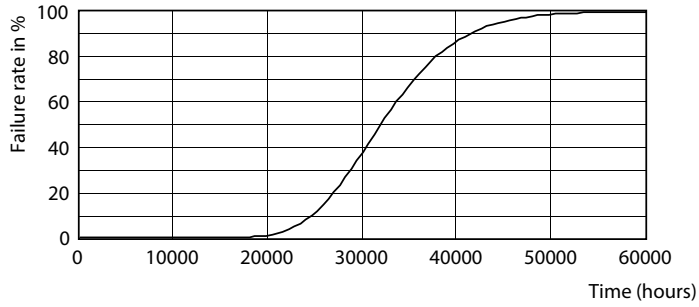

Other LEDtube

Životnost

LEDtube 30K