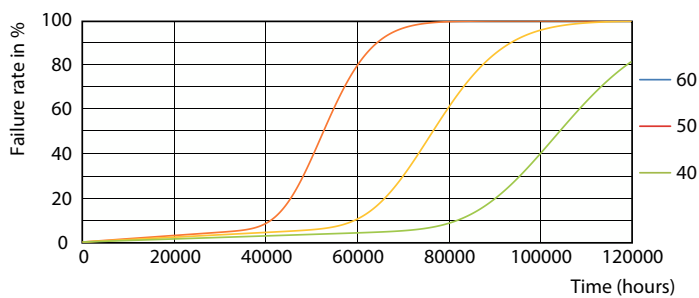

Life Expectancy Diagram - MAS LEDtube 1200mm UE 11.9W 840 T8 EELA