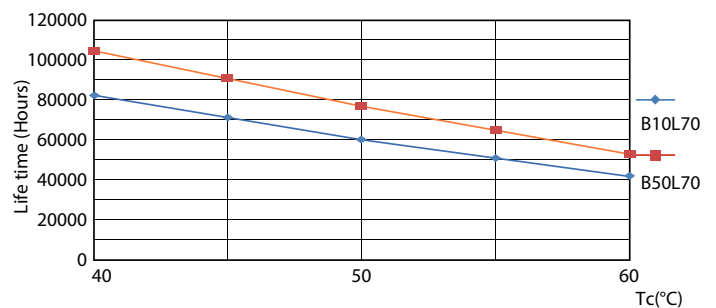

Life Expectancy Diagram - MAS LEDtube 1200mm UE 11.9W 840 T8 EELA