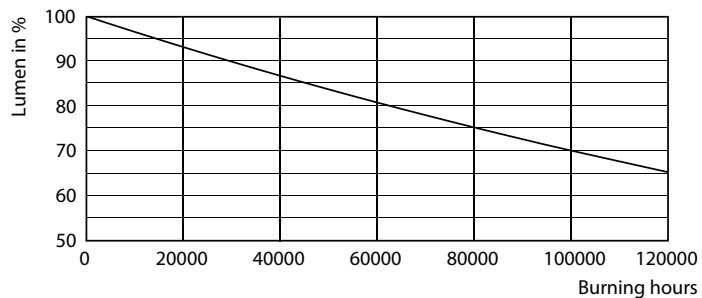

MASTER LEDtube T8 Ultra Efficient

Životnost

Lumen Maintenance Diagram - MAS LEDtube 1200mm UE 11.9W 840 T8

EELA