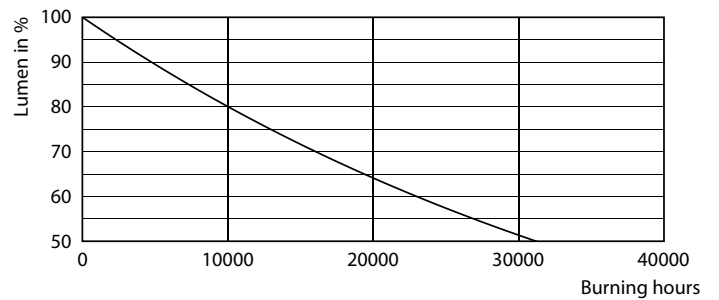

Lumen Maintenance Diagram - CorePro LEDbulb ND 11-75W A60 E27 927