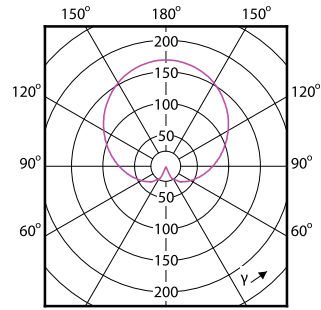

Order Code	Full Product Name	Maximální teplota (jmen.)
49752400	CorePro LEDbulb ND 10.5-75W A60 E27 830	80 °C
49758600	CorePro LEDbulb ND 10-75W A60 E27 865	80 °C
57757800	CorePro LEDbulb ND 5.5-40W A60 E27 827	75 °C
57755400	CorePro LEDbulb ND 8-60W A60 E27 827	85 °C
70033100	CorePro LEDbulbND 8-60W A60E27 827 3CT/8	85 °C
57779000	CorePro LEDbulb ND 5-40W A60 E27 840	75 °C
57776600	CorePro LEDbulb ND 7.5-60W A60 E27 840	85 °C
57993000	CorePro LEDbulb ND 5-40W A60 E27 830	75 °C
57787500	CorePro LED bulb ND 5-40W A60 E27 865	75 °C
57771400	CorePro LEDbulb ND 7.5-60W A60 E27 830	85 °C
57785100	CorePro LED bulb ND 7.5-60W A60 E27 865	85 °C
49076100	CorePro LEDbulb ND 11-75W A60 E27 827	80 °C
49074700	CorePro LEDbulb ND 13-100W A60 E27 827	85 °C
51032200	CorePro LEDbulb ND 10-75W A60 E27 840	80 °C
57767700	CorePro LEDbulb ND 13-100W A60 E27 830	85 °C
51030800	CorePro LEDbulb ND 12.5-100W A60 E27 840	85 °C
57781300	CorePro LEDbulb ND 12.5-100W A60 E27 865	85 °C
81451200	CorePro LED Stick ND 9.5-68W T38 E27 830	85 °C
81453600	CorePro LED Stick ND 9.5-75W T38 E27 840	85 °C
66216500	CorePro LEDbulb ND 17-120WA67E27 827FR	90 °C
66220200	CorePro LEDbulb ND 19-150WA67E27 827FR	90 °C
81389800	CorePro LEDbulb ND 17.5-150WA67E27 865FR	90 °C
66062800	CorePro LEDbulb D 5-40W A60 E27 927	70 °C
66064200	CorePro LEDbulb D 8.5-60W A60 E27 927	85 °C
66066600	CorePro LEDbulb D 10.5-75W A60 E27 927	90 °C
66068000	CorePro LEDbulb D 13-100W A60 E27 927	90 °C