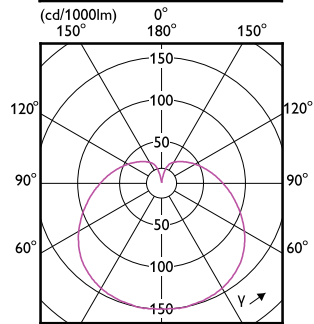

CorePro LEDbulb