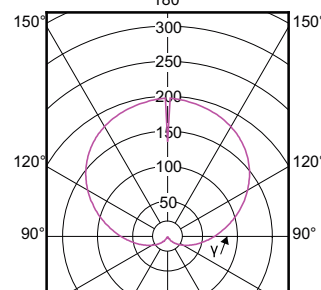

Order Code	Full Product Name	Maximální teplota (jmen.)
49752400	CorePro LEDbulb ND 10.5-75W A60 E27 830	80 °C
49758600	CorePro LEDbulb ND 10-75W A60 E27 865	80 °C
57757800	CorePro LEDbulb ND 5.5-40W A60 E27 827	75 °C
57755400	CorePro LEDbulb ND 8-60W A60 E27 827	85 °C
70033100	CorePro LEDbulbND 8-60W A60E27 827 3CT/8	85 °C
57779000	CorePro LEDbulb ND 5-40W A60 E27 840	75 °C
57776600	CorePro LEDbulb ND 7.5-60W A60 E27 840	85 °C
57993000	CorePro LEDbulb ND 5-40W A60 E27 830	75 °C
57787500	CorePro LED bulb ND 5-40W A60 E27 865	75 °C
57771400	CorePro LEDbulb ND 7.5-60W A60 E27 830	85 °C
57785100	CorePro LED bulb ND 7.5-60W A60 E27 865	85 °C
49076100	CorePro LEDbulb ND 11-75W A60 E27 827	80 °C
49074700	CorePro LEDbulb ND 13-100W A60 E27 827	85 °C
51032200	CorePro LEDbulb ND 10-75W A60 E27 840	80 °C
57767700	CorePro LEDbulb ND 13-100W A60 E27 830	85 °C
51030800	CorePro LEDbulb ND 12.5-100W A60 E27 840	85 °C
57781300	CorePro LEDbulb ND 12.5-100W A60 E27 865	85 °C
81451200	CorePro LED Stick ND 9.5-68W T38 E27 830	85 °C
81453600	CorePro LED Stick ND 9.5-75W T38 E27 840	85 °C
66216500	CorePro LEDbulb ND 17-120WA67E27 827FR	90 °C
66220200	CorePro LEDbulb ND 19-150WA67E27 827FR	90 °C
81389800	CorePro LEDbulb ND 17.5-150WA67E27 865FR	90 °C
66062800	CorePro LEDbulb D 5-40W A60 E27 927	70 °C
66064200	CorePro LEDbulb D 8.5-60W A60 E27 927	85 °C
66066600	CorePro LEDbulb D 10.5-75W A60 E27 927	90 °C
66068000	CorePro LEDbulb D 13-100W A60 E27 927	90 °C