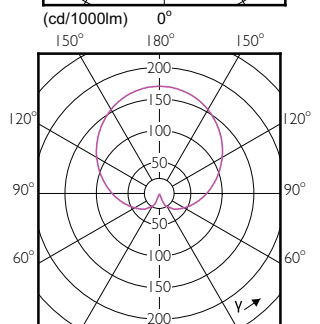

CorePro LEDbulb