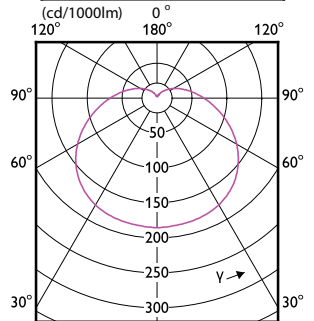

CorePro LEDbulb