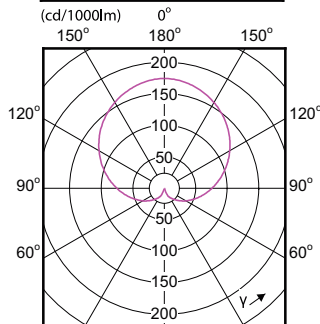

CorePro LEDbulb