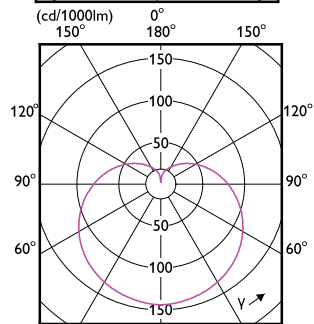

CorePro LEDbulb