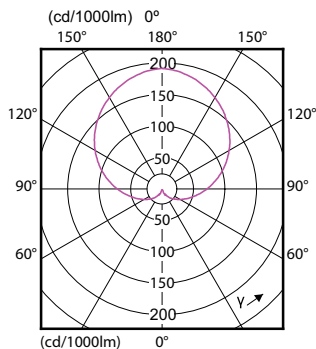

Order Code	Full Product Name	Maximální teplota (jmen.)
49752400	CorePro LEDbulb ND 10.5-75W A60 E27 830	80 °C
49758600	CorePro LEDbulb ND 10-75W A60 E27 865	80 °C
57757800	CorePro LEDbulb ND 5.5-40W A60 E27 827	75 °C
57755400	CorePro LEDbulb ND 8-60W A60 E27 827	85 °C
70033100	CorePro LEDbulbND 8-60W A60E27 827 3CT/8	85 °C
57779000	CorePro LEDbulb ND 5-40W A60 E27 840	75 °C
57776600	CorePro LEDbulb ND 7.5-60W A60 E27 840	85 °C
57993000	CorePro LEDbulb ND 5-40W A60 E27 830	75 °C
57787500	CorePro LED bulb ND 5-40W A60 E27 865	75 °C
57771400	CorePro LEDbulb ND 7.5-60W A60 E27 830	85 °C
57785100	CorePro LED bulb ND 7.5-60W A60 E27 865	85 °C
49076100	CorePro LEDbulb ND 11-75W A60 E27 827	80 °C
49074700	CorePro LEDbulb ND 13-100W A60 E27 827	85 °C
51032200	CorePro LEDbulb ND 10-75W A60 E27 840	80 °C
57767700	CorePro LEDbulb ND 13-100W A60 E27 830	85 °C
51030800	CorePro LEDbulb ND 12.5-100W A60 E27 840	85 °C
57781300	CorePro LEDbulb ND 12.5-100W A60 E27 865	85 °C
81451200	CorePro LED Stick ND 9.5-68W T38 E27 830	85 °C
81453600	CorePro LED Stick ND 9.5-75W T38 E27 840	85 °C
66216500	CorePro LEDbulb ND 17-120WA67E27 827FR	90 °C
66220200	CorePro LEDbulb ND 19-150WA67E27 827FR	90 °C
81389800	CorePro LEDbulb ND 17.5-150WA67E27 865FR	90 °C
66062800	CorePro LEDbulb D 5-40W A60 E27 927	70 °C
66064200	CorePro LEDbulb D 8.5-60W A60 E27 927	85 °C
66066600	CorePro LEDbulb D 10.5-75W A60 E27 927	90 °C
66068000	CorePro LEDbulb D 13-100W A60 E27 927	90 °C