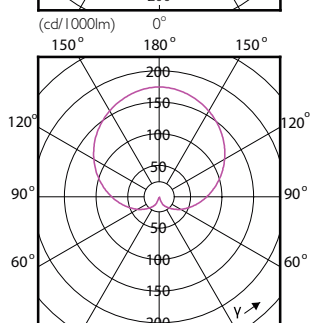

CorePro LEDbulb