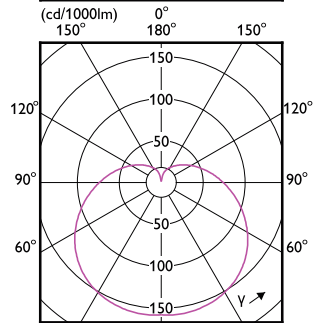

CorePro LEDbulb