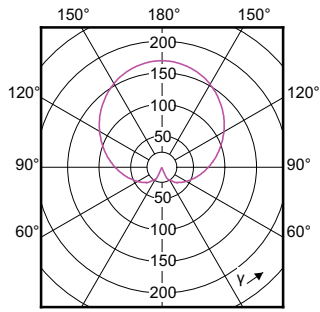

CorePro LEDbulb