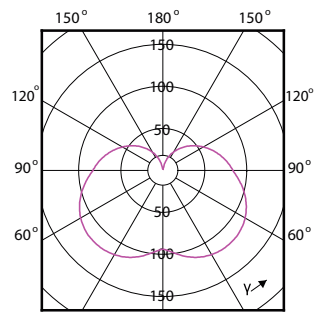

CorePro LEDbulb