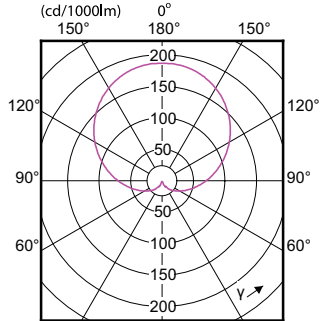

CorePro LEDbulb