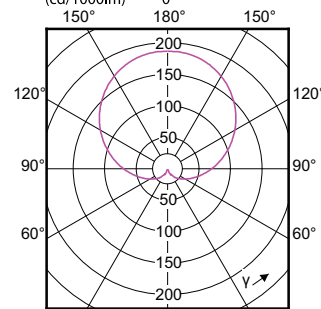

Order Code	Full Product Name	Maximální teplota (jmen.)
49752400	CorePro LEDbulb ND 10.5-75W A60 E27 830	80 °C
49758600	CorePro LEDbulb ND 10-75W A60 E27 865	80 °C
57757800	CorePro LEDbulb ND 5.5-40W A60 E27 827	75 °C
57755400	CorePro LEDbulb ND 8-60W A60 E27 827	85 °C
70033100	CorePro LEDbulbND 8-60W A60E27 827 3CT/8	85 °C
57779000	CorePro LEDbulb ND 5-40W A60 E27 840	75 °C
57776600	CorePro LEDbulb ND 7.5-60W A60 E27 840	85 °C
57993000	CorePro LEDbulb ND 5-40W A60 E27 830	75 °C
57787500	CorePro LED bulb ND 5-40W A60 E27 865	75 °C
57771400	CorePro LEDbulb ND 7.5-60W A60 E27 830	85 °C
57785100	CorePro LED bulb ND 7.5-60W A60 E27 865	85 °C
49076100	CorePro LEDbulb ND 11-75W A60 E27 827	80 °C
49074700	CorePro LEDbulb ND 13-100W A60 E27 827	85 °C
51032200	CorePro LEDbulb ND 10-75W A60 E27 840	80 °C
57767700	CorePro LEDbulb ND 13-100W A60 E27 830	85 °C
51030800	CorePro LEDbulb ND 12.5-100W A60 E27 840	85 °C
57781300	CorePro LEDbulb ND 12.5-100W A60 E27 865	85 °C
81451200	CorePro LED Stick ND 9.5-68W T38 E27 830	85 °C
81453600	CorePro LED Stick ND 9.5-75W T38 E27 840	85 °C
66216500	CorePro LEDbulb ND 17-120WA67E27 827FR	90 °C
66220200	CorePro LEDbulb ND 19-150WA67E27 827FR	90 °C
81389800	CorePro LEDbulb ND 17.5-150WA67E27 865FR	90 °C
66062800	CorePro LEDbulb D 5-40W A60 E27 927	70 °C
66064200	CorePro LEDbulb D 8.5-60W A60 E27 927	85 °C
66066600	CorePro LEDbulb D 10.5-75W A60 E27 927	90 °C
66068000	CorePro LEDbulb D 13-100W A60 E27 927	90 °C