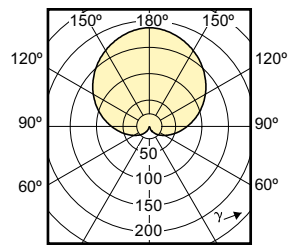

Order Code	Full Product Name	Maximální teplota (jmen.)
49752400	CorePro LEDbulb ND 10.5-75W A60 E27 830	80 °C
49758600	CorePro LEDbulb ND 10-75W A60 E27 865	80 °C
57757800	CorePro LEDbulb ND 5.5-40W A60 E27 827	75 °C
57755400	CorePro LEDbulb ND 8-60W A60 E27 827	85 °C
70033100	CorePro LEDbulbND 8-60W A60E27 827 3CT/8	85 °C
57779000	CorePro LEDbulb ND 5-40W A60 E27 840	75 °C
57776600	CorePro LEDbulb ND 7.5-60W A60 E27 840	85 °C
57993000	CorePro LEDbulb ND 5-40W A60 E27 830	75 °C
57787500	CorePro LED bulb ND 5-40W A60 E27 865	75 °C
57771400	CorePro LEDbulb ND 7.5-60W A60 E27 830	85 °C
57785100	CorePro LED bulb ND 7.5-60W A60 E27 865	85 °C
49076100	CorePro LEDbulb ND 11-75W A60 E27 827	80 °C
49074700	CorePro LEDbulb ND 13-100W A60 E27 827	85 °C
51032200	CorePro LEDbulb ND 10-75W A60 E27 840	80 °C
57767700	CorePro LEDbulb ND 13-100W A60 E27 830	85 °C
51030800	CorePro LEDbulb ND 12.5-100W A60 E27 840	85 °C
57781300	CorePro LEDbulb ND 12.5-100W A60 E27 865	85 °C
81451200	CorePro LED Stick ND 9.5-68W T38 E27 830	85 °C
81453600	CorePro LED Stick ND 9.5-75W T38 E27 840	85 °C
66216500	CorePro LEDbulb ND 17-120WA67E27 827FR	90 °C
66220200	CorePro LEDbulb ND 19-150WA67E27 827FR	90 °C
81389800	CorePro LEDbulb ND 17.5-150WA67E27 865FR	90 °C
66062800	CorePro LEDbulb D 5-40W A60 E27 927	70 °C
66064200	CorePro LEDbulb D 8.5-60W A60 E27 927	85 °C
66066600	CorePro LEDbulb D 10.5-75W A60 E27 927	90 °C
66068000	CorePro LEDbulb D 13-100W A60 E27 927	90 °C