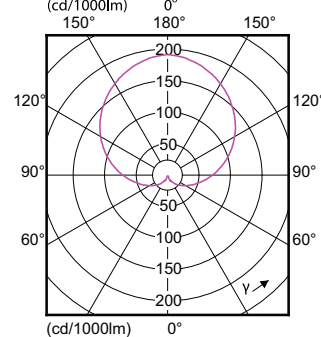

Order Code	Full Product Name	Maximální teplota (jmen.)
49752400	CorePro LEDbulb ND 10.5-75W A60 E27 830	80 °C
49758600	CorePro LEDbulb ND 10-75W A60 E27 865	80 °C
57757800	CorePro LEDbulb ND 5.5-40W A60 E27 827	75 °C
57755400	CorePro LEDbulb ND 8-60W A60 E27 827	85 °C
70033100	CorePro LEDbulbND 8-60W A60E27 827 3CT/8	85 °C
57779000	CorePro LEDbulb ND 5-40W A60 E27 840	75 °C
57776600	CorePro LEDbulb ND 7.5-60W A60 E27 840	85 °C
57993000	CorePro LEDbulb ND 5-40W A60 E27 830	75 °C
57787500	CorePro LED bulb ND 5-40W A60 E27 865	75 °C
57771400	CorePro LEDbulb ND 7.5-60W A60 E27 830	85 °C
57785100	CorePro LED bulb ND 7.5-60W A60 E27 865	85 °C
49076100	CorePro LEDbulb ND 11-75W A60 E27 827	80 °C
49074700	CorePro LEDbulb ND 13-100W A60 E27 827	85 °C
51032200	CorePro LEDbulb ND 10-75W A60 E27 840	80 °C
57767700	CorePro LEDbulb ND 13-100W A60 E27 830	85 °C
51030800	CorePro LEDbulb ND 12.5-100W A60 E27 840	85 °C
57781300	CorePro LEDbulb ND 12.5-100W A60 E27 865	85 °C
81451200	CorePro LED Stick ND 9.5-68W T38 E27 830	85 °C
81453600	CorePro LED Stick ND 9.5-75W T38 E27 840	85 °C
66216500	CorePro LEDbulb ND 17-120WA67E27 827FR	90 °C
66220200	CorePro LEDbulb ND 19-150WA67E27 827FR	90 °C
81389800	CorePro LEDbulb ND 17.5-150WA67E27 865FR	90 °C
66062800	CorePro LEDbulb D 5-40W A60 E27 927	70 °C
66064200	CorePro LEDbulb D 8.5-60W A60 E27 927	85 °C
66066600	CorePro LEDbulb D 10.5-75W A60 E27 927	90 °C
66068000	CorePro LEDbulb D 13-100W A60 E27 927	90 °C