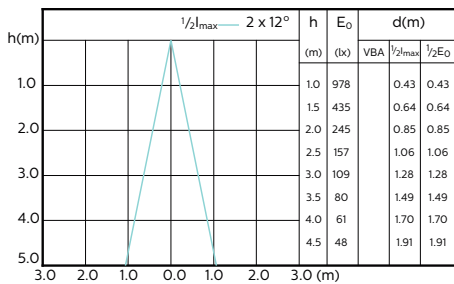

Beam Diagrams

MASTER LEDspot ExpertColor MV 35W GU10
927 25D