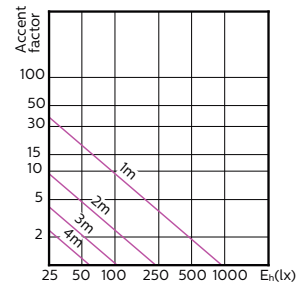

MASTER LEDspot ExpertColor MV 50W GU10
940 36D