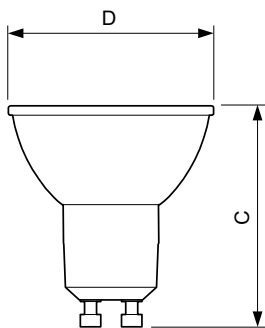

## Rozměrové výkresy

| Product                                     | D     | C     |
|---|-------|-------|
| MASTER LED ExpertColor 3.9-35W GU10 927 25D | 50 mm | 54 mm |
| MASTER LED ExpertColor 3.9-35W GU10 930 25D | 50 mm | 54 mm |
| MASTER LED ExpertColor 3.9-35W GU10 940 25D | 50 mm | 54 mm |
| MASTER LED ExpertColor 3.9-35W GU10 927 36D | 50 mm | 54 mm |
| MASTER LED ExpertColor 3.9-35W GU10 930 36D | 50 mm | 54 mm |
| MASTER LED ExpertColor 3.9-35W GU10 940 36D | 50 mm | 54 mm |
| MASTER LED ExpertColor 5.5-50W GU10 927 25D | 50 mm | 54 mm |
| MASTER LED ExpertColor 5.5-50W GU10 930 25D | 50 mm | 54 mm |
| MASTER LED ExpertColor 5.5-50W GU10 927 36D | 50 mm | 54 mm |
| MASTER LED ExpertColor 5.5-50W GU10 940 25D | 50 mm | 54 mm |
| MASTER LED ExpertColor 5.5-50W GU10 930 36D | 50 mm | 54 mm |
| MASTER LED ExpertColor 5.5-50W GU10 940 36D | 50 mm | 54 mm |