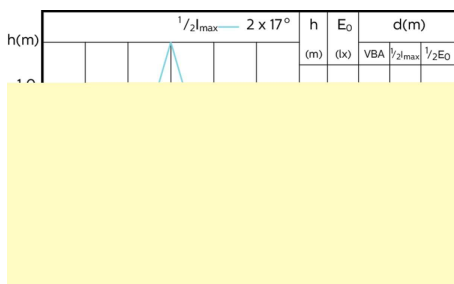

## Beam Diagrams

MASTER LEDspot ExpertColor MV 35W GU10  
927 25D

MASTER LEDspot ExpertColor MV 35W GU10  
930 25D

MASTER LEDspot ExpertColor MV 35W GU10  
940 25D

MASTER LEDspot ExpertColor MV 35W GU10  
927 36D