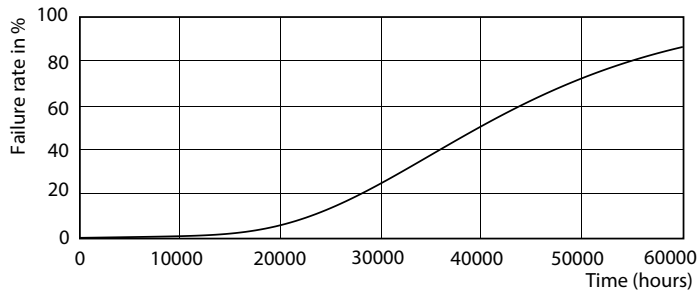

CorePro LED PLC 2P

Životnost