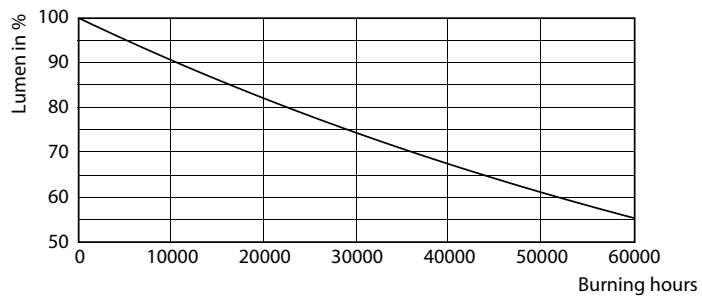

CorePro LED tube Universal T8

Životnost

LEDtube 30K