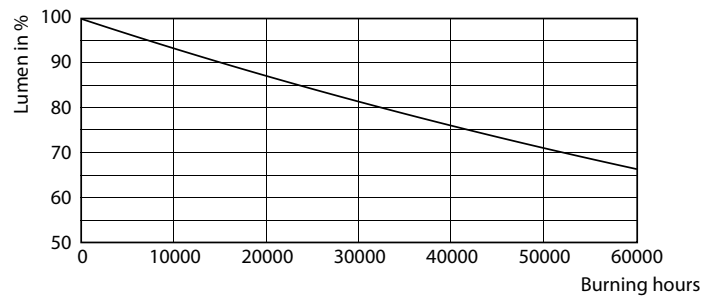

## Životnost

LEDtube 50K-LED

LEDtube 50K FailureRate-LED

LEDtube 16,5W 50K LumenVsTc

LEDtube 50K-LMP