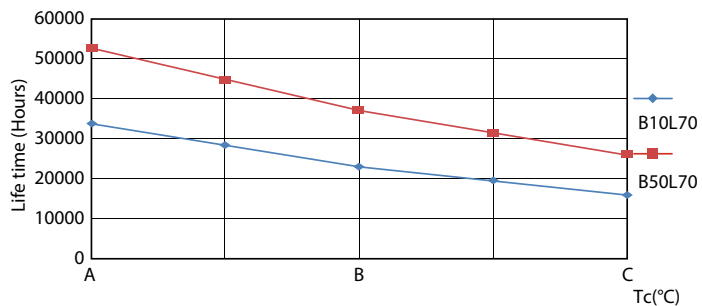

LEDtube Mains T5

Životnost

LEDtube 50K LifetimeVsTc-LED