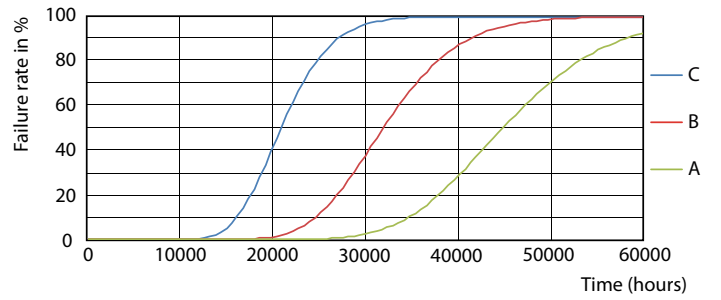

LEDtube 30K

LEDtube 30K FailureRate

LEDtube 30K LifetimeVsTc

LEDtube 30K

LEDtube S14 30K LumenVsTc

Other LEDtube