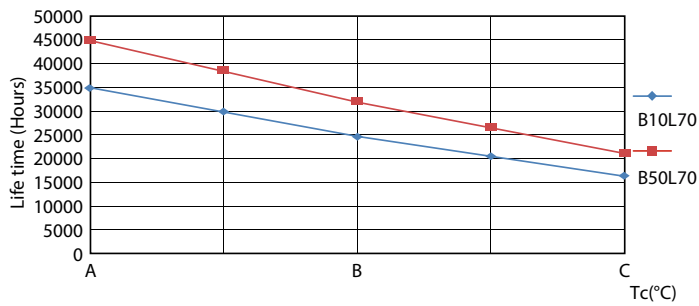

LEDtube 30K

LEDtube 30K FailureRate

LEDtube 30K LifetimeVsTc

LEDtube 30K

LEDtube S14 30K LumenVsTc

Other LEDtube