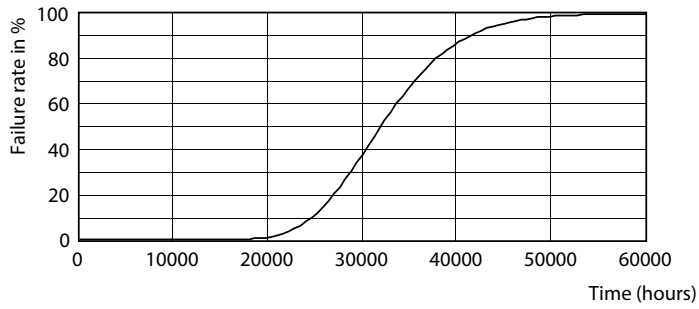

LEDtube 30K

LEDtube 30K FailureRate

LEDtube 30K LifetimeVsTc

LEDtube 30K

LEDtube S14 30K LumenVsTc

Other LEDtube