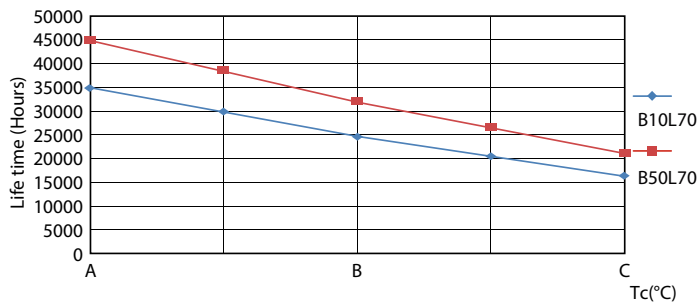

LEDtube 30K LifetimeVsTc